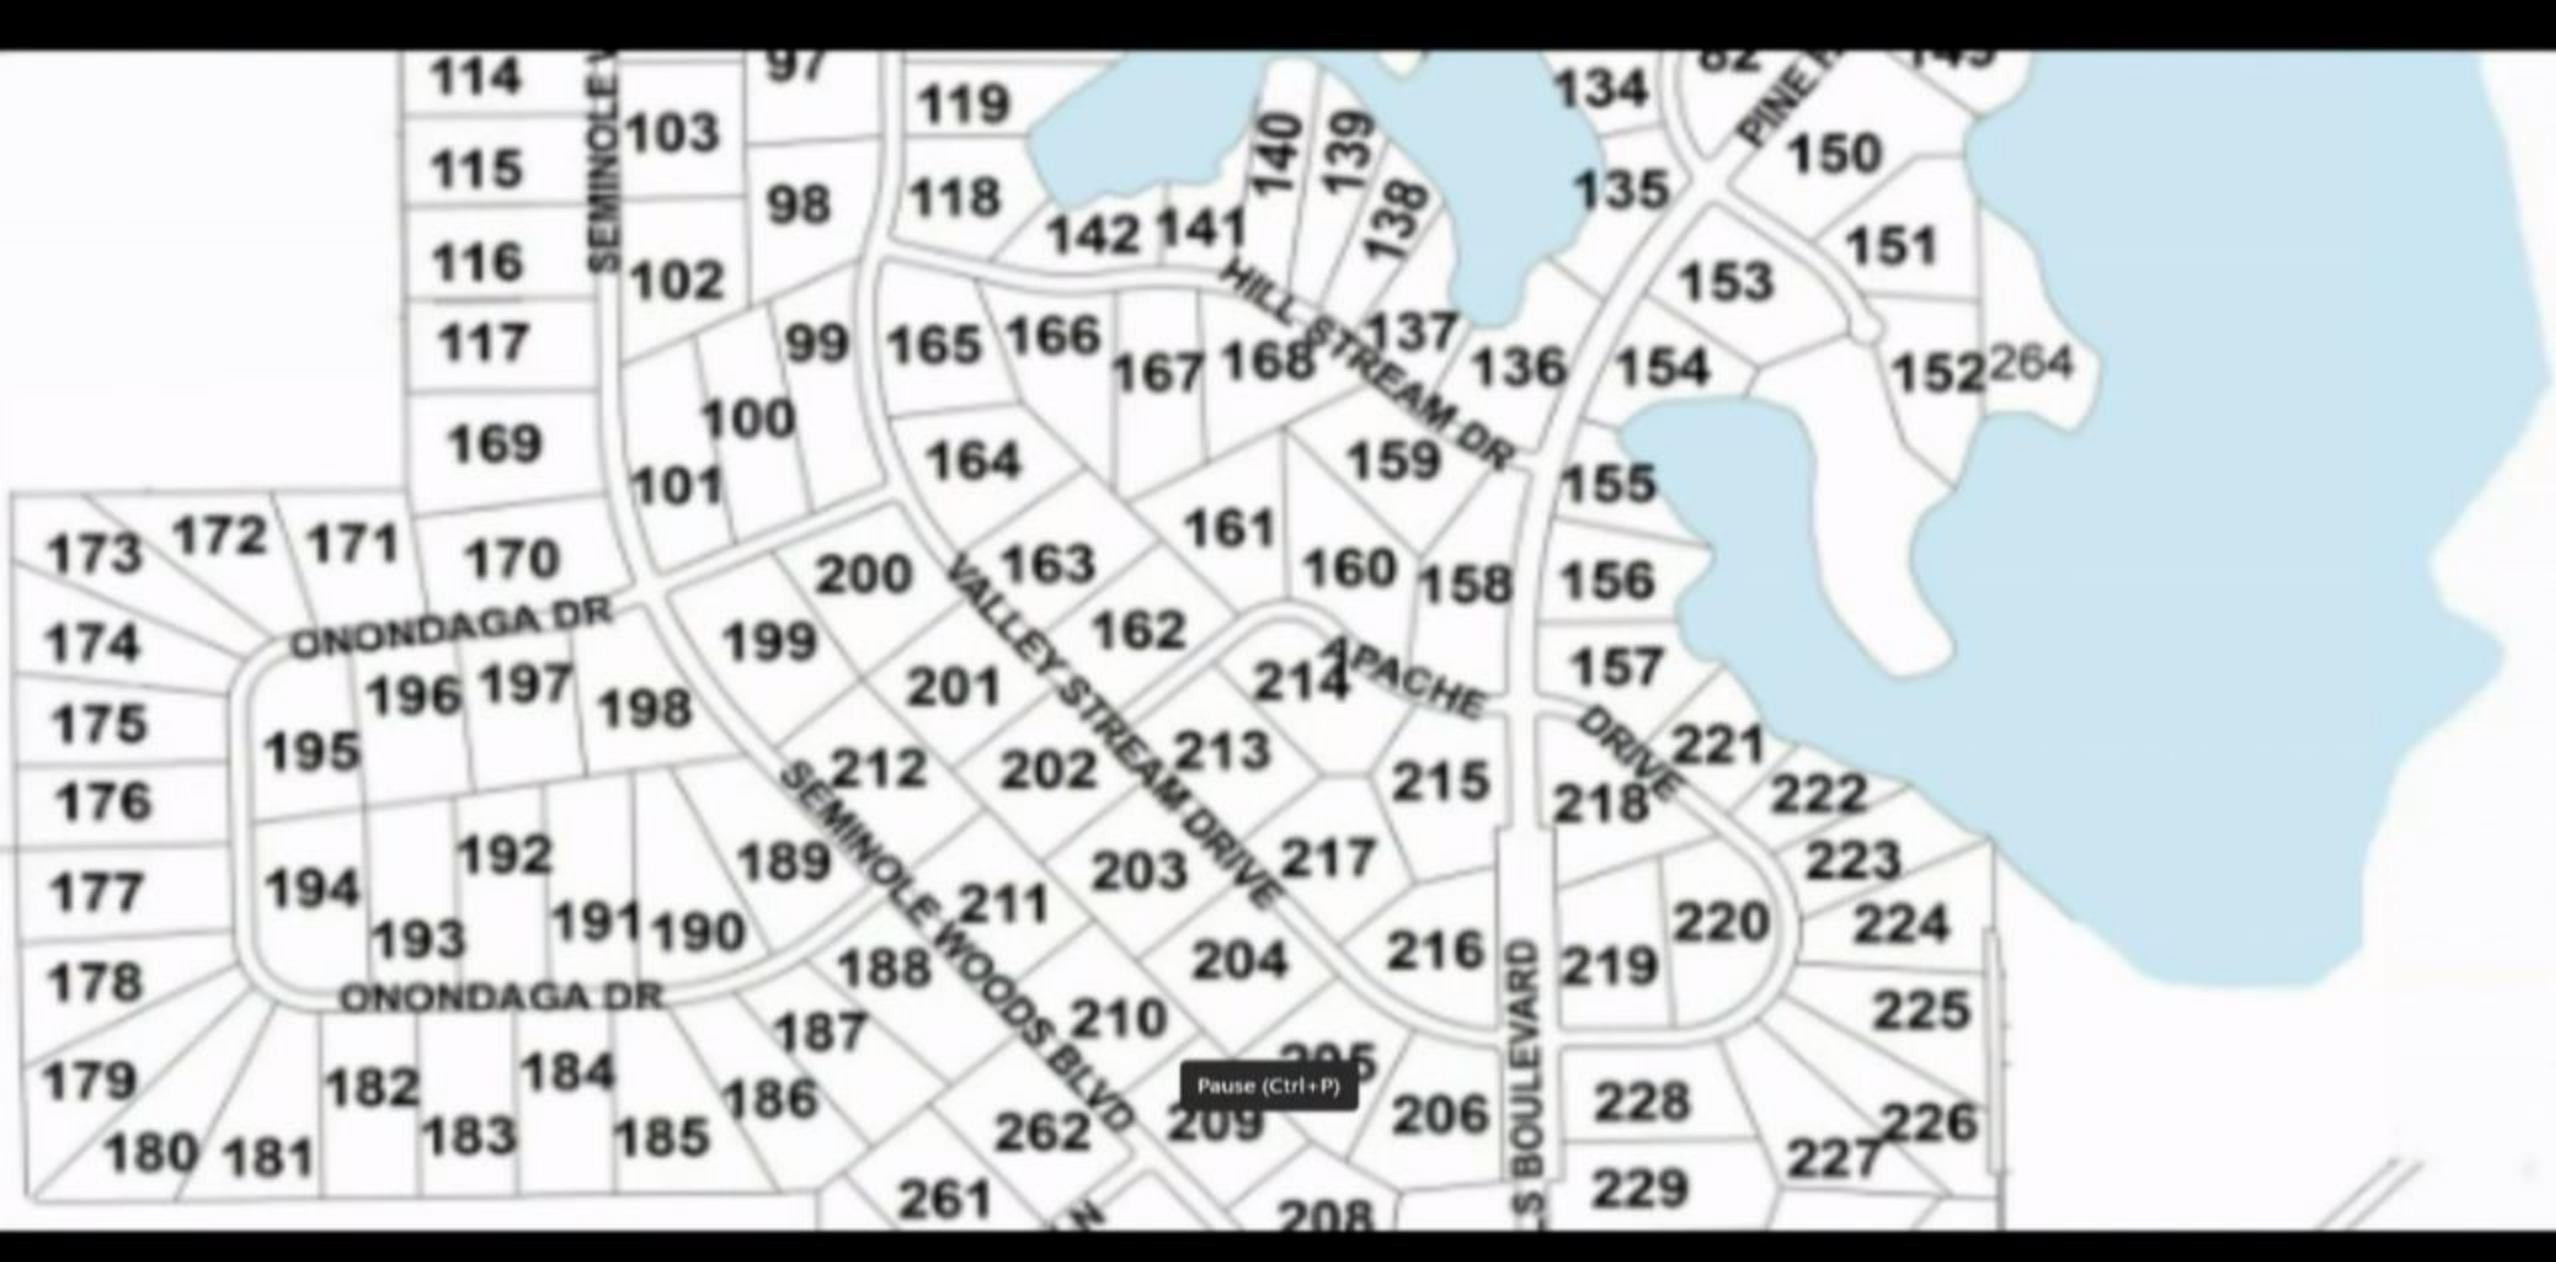

Highly successful Seminole Woods 1/5 acre community

SEMINOLE WOODS

Login

HOME

**WELCOME TO
SEMINOLE WOODS**

A 1550-acre gated equestrian community with
262 wooded five-acre lots.

Pause (Ctrl+P)

NO
MOTORIZED
VEHICLES
ON
TRAIL

19

Pause (Ctrl+P)

Seminole Woods Boulevard Geneva, FL 32732 - Photo 8
of 9

Pause (Ctrl+P)

SEMINOLE WOODS Equestrian Trails

EQUESTRIAN TRAILS