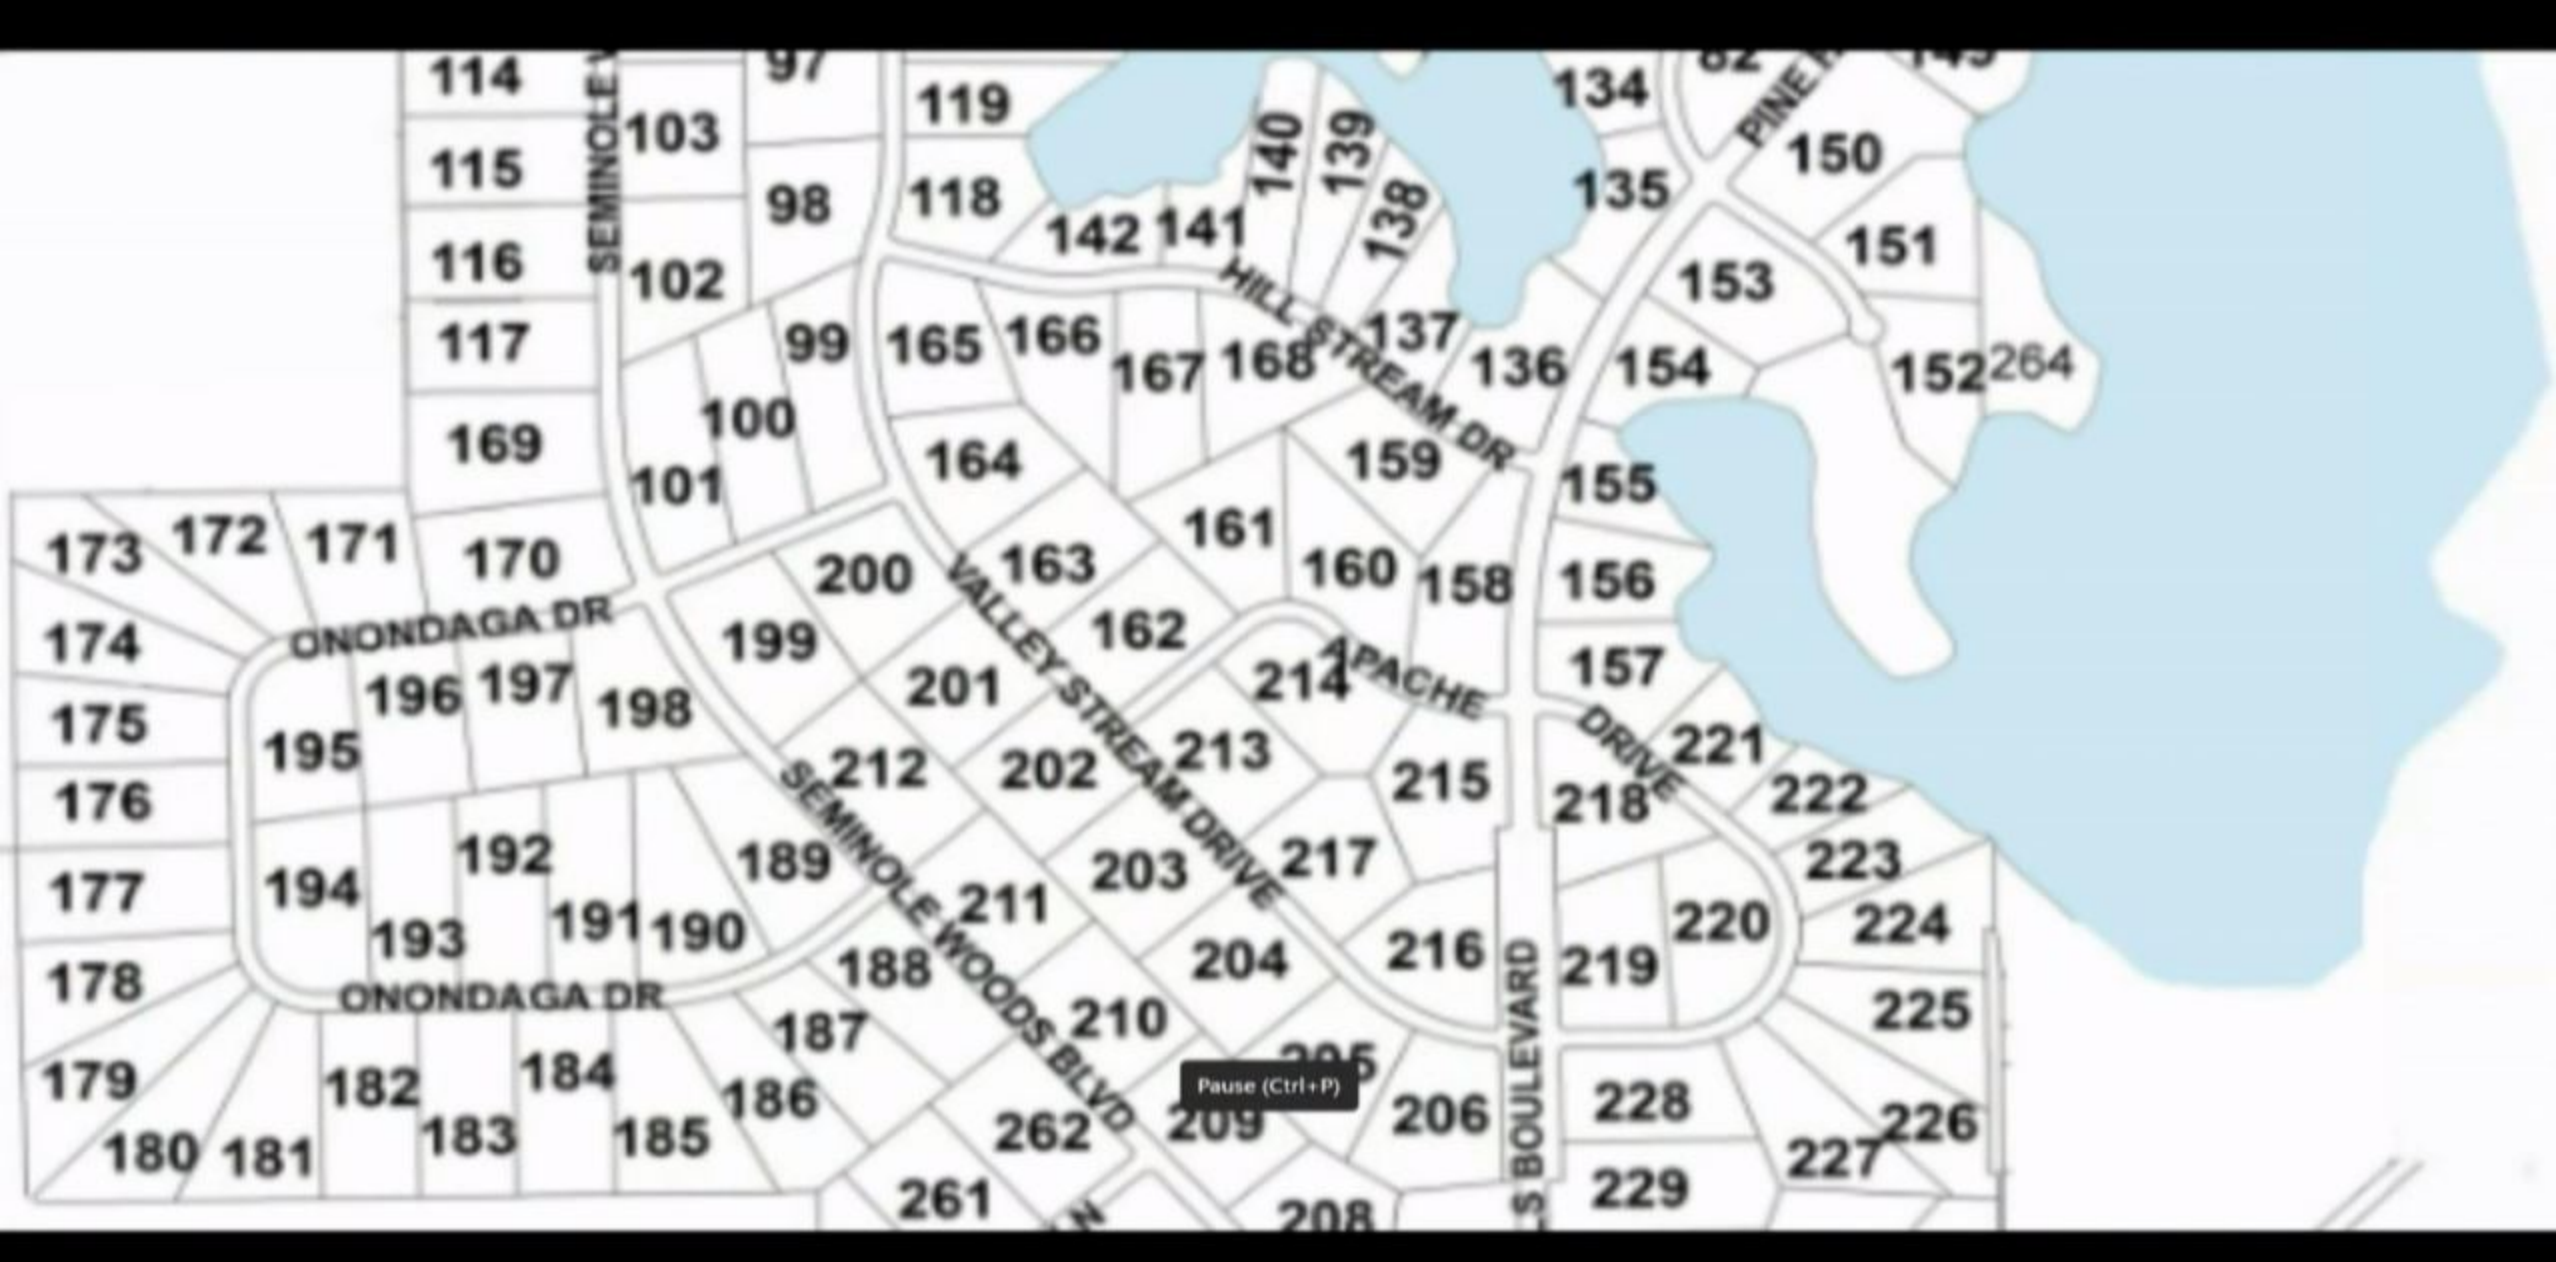

Highly successful Seminole Woods 1/5 acre community

SEMINOLE WOODS

Login

HOME

**WELCOME TO
SEMINOLE WOODS**

A 1550-acre gated equestrian community with
262 wooded five-acre lots.

Pause (Ctrl+P)

NO
MOTORIZED
VEHICLES
ON
TRAIL

19

Pause (Ctrl+P)

Seminole Woods Boulevard Geneva, FL 32732 - Photo 8
of 9

Pause (Ctrl+P)

SEMINOLE WOODS Equestrian Trails

 EQUESTRIAN TRAILS