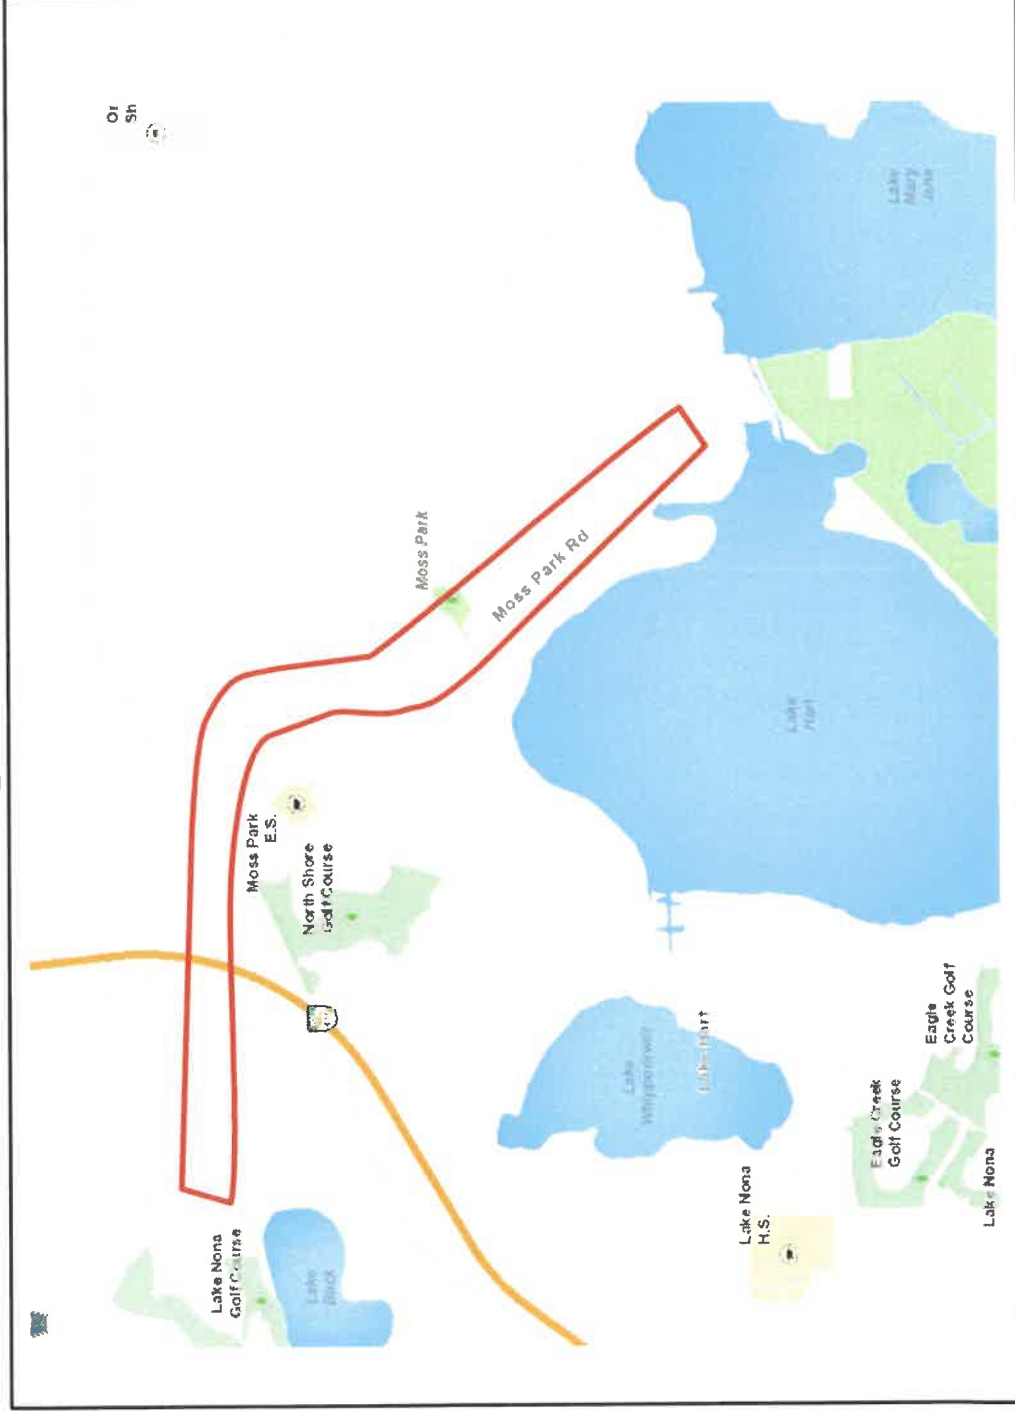

# Moss Park Road from Narcoossee Road to East of Lake Mary Jane Road Lake Mary Jane Road Consent Agenda District Map

**Decrease the Speed Limit  
District 4: Commissioner Maribel Gomez Cordero**