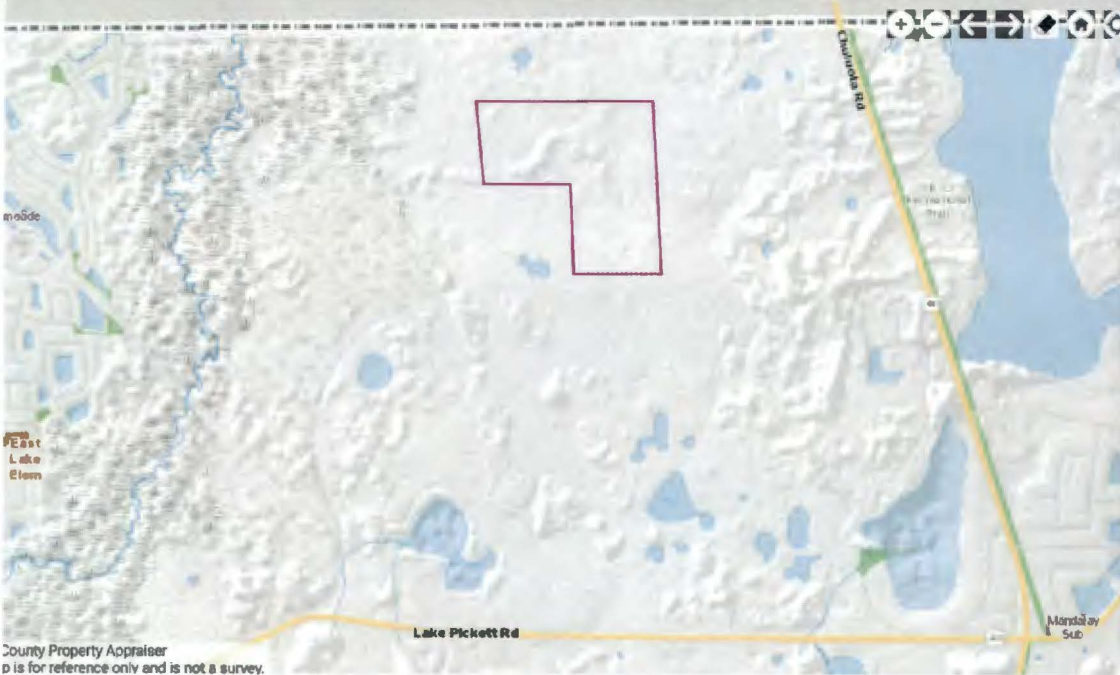

# Orange County Property Appraiser Florida

- Map
- Layers
- Foreclosure
- Sales
- Parcel Search
- Legend
- Identify
- OCPA Tools
- Custom Print
- Trending
- Parcel Themes

Address:

**Identify**

Previous Year:	<a href="#">View Parcel Record</a>
Parcel ID:	05-22-32-2000-00-001
Street Address:	CHULUOTA RD
Name1:	ROLLING P RANCH LTD
Name2:	
Mailing Address:	PO BOX 3350
Address 2:	
Address 3:	
Address 4:	
City:	WINTER PARK
State:	FL
Zipcode:	32790
Homestead:	No

Orange County Property Appraiser Florida

Home map Layers Foreclosure Sales Parcel Search Legend Identify OCPA Tools Custom Print Trending Parcel Themes

Address: [Input Address] [Input Address]

Identify

County Property Appraiser  
map is for reference only and is not a survey.

Previous Year:	<a href="#">View Parcel Record</a>
Parcel ID:	02 22 32 0000 01 026
Street Address:	LAKE PICKETT RD
Name:	ROLLING R RANCH LTD
Name 2:	
Mailing Address:	PO BOX 3350
Address 2:	
Address 3:	
Address 4:	
City:	WINTER PARK
State:	FL
Zipcode:	32790
Homesite:	No