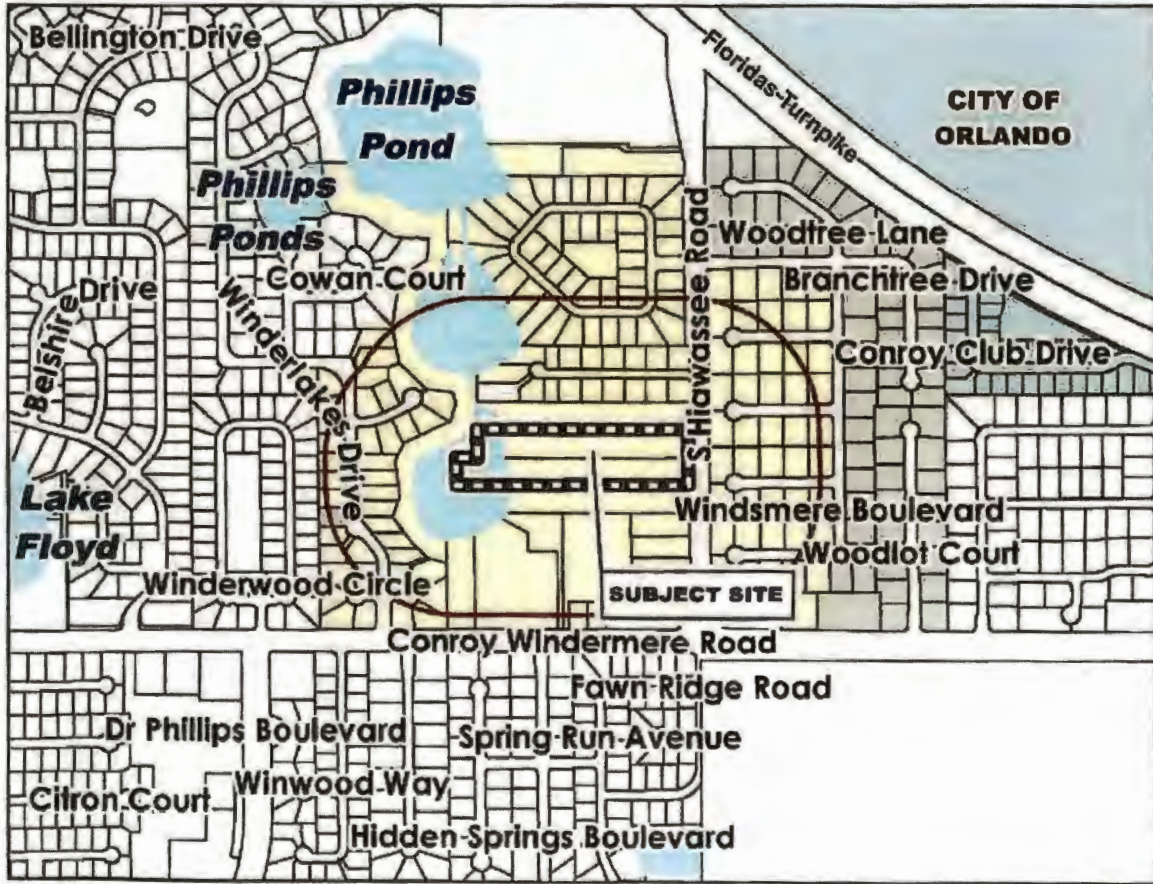

Public Notification Map

Neoteric at Dr. Phillips_PSP-21-02-046

BUFFER DISTANCE: 700
OF NOTICES: 282