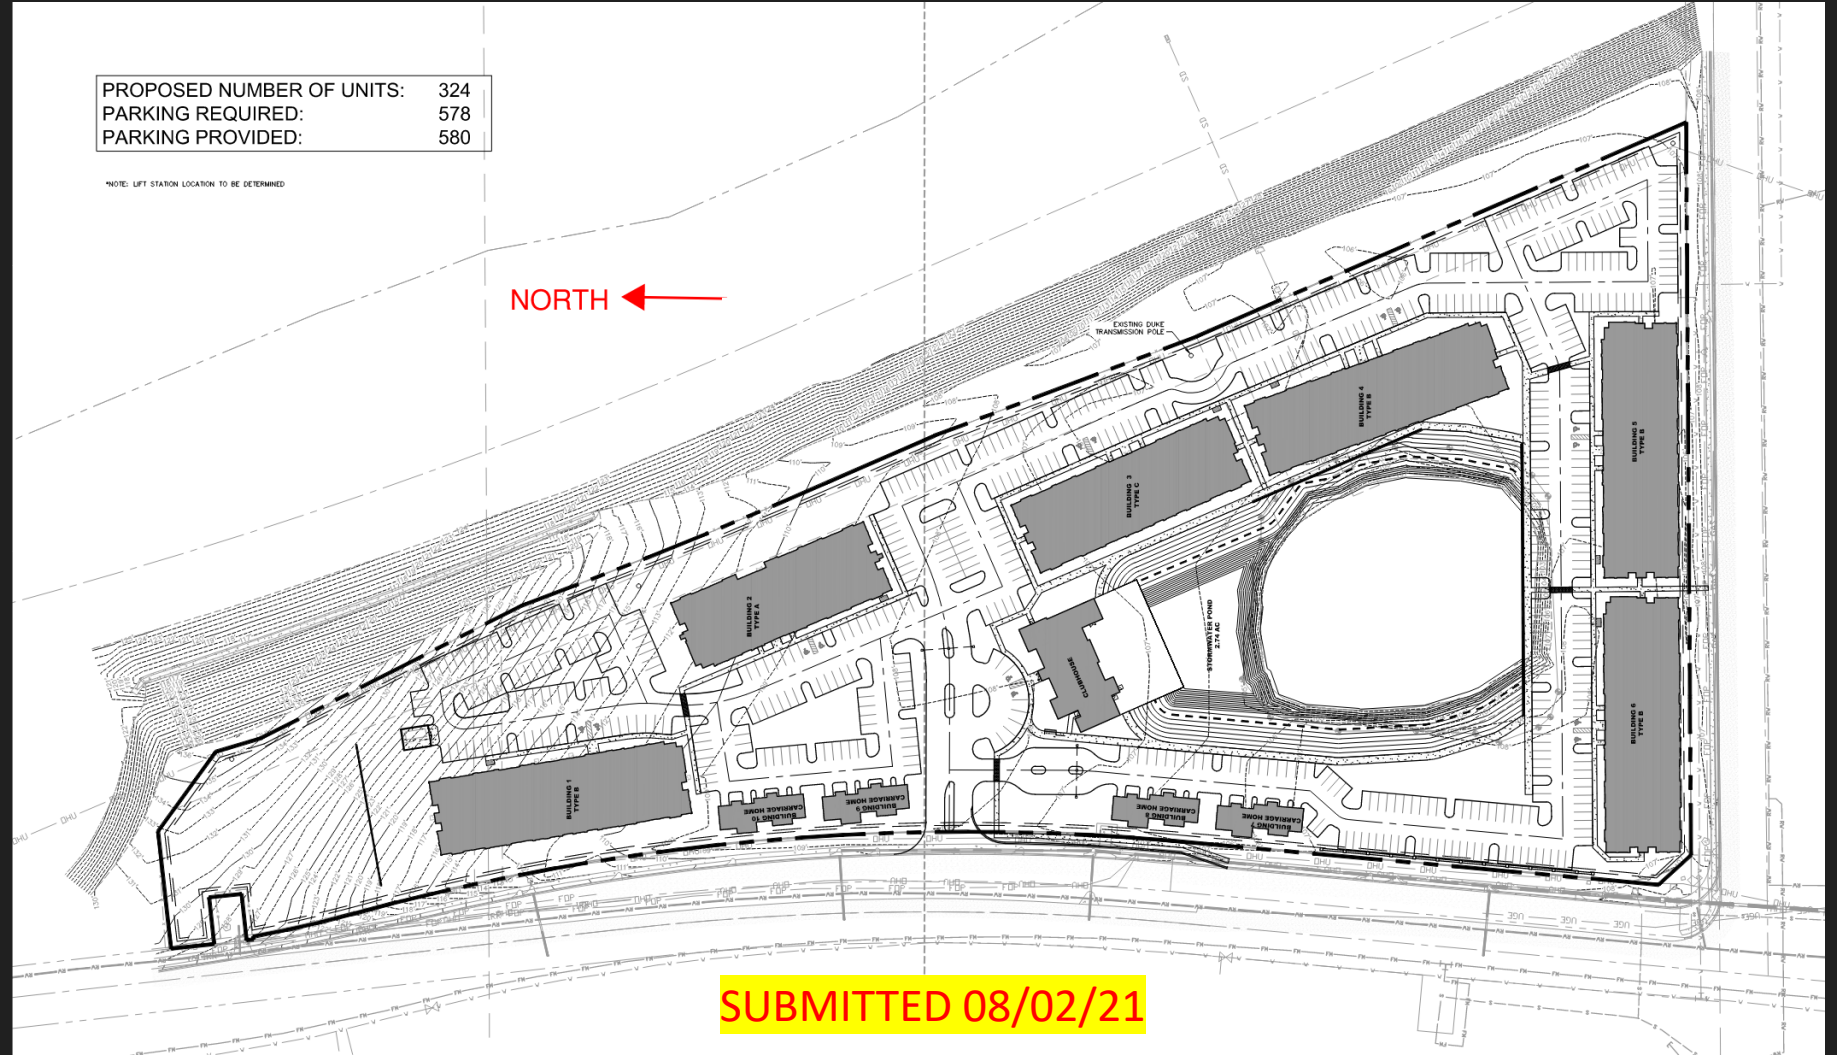

The Elysian Luxury Living

- 16.8 Acres
- NE Corner of Avalon & Seidel Road
- Horizon West Village H

ORIGINAL SITE PLAN

- 324 Luxury Apartment Units
- Six (6) four-story apartment buildings
- Four (4) three-story carriage home buildings
- 9,000 SF Clubhouse
 - Indoor Sports court
 - Yoga/TRX room
 - Pool & Spa
 - Pool Cabanas
 - Firepits & BBQ grills
 - Theater room

MODIFIED SITE PLAN

- 324 Luxury Apartment Units
- Six (6) four-story apartment buildings
- Four (4) three-story carriage home buildings
- 9,000 SF Clubhouse
 - Indoor Sports court
 - Yoga/TRX room
 - Pool & Spa
 - Pool Cabanas
 - Firepits & BBQ grills
 - Theater room

SITE PLAN COMPARISON

ORIGINAL

MODIFIED

SITE AERIAL

Four-Story Building Renderings

Carriage Home Renderings

Clubhouse Renderings

Architectural Inspiration
