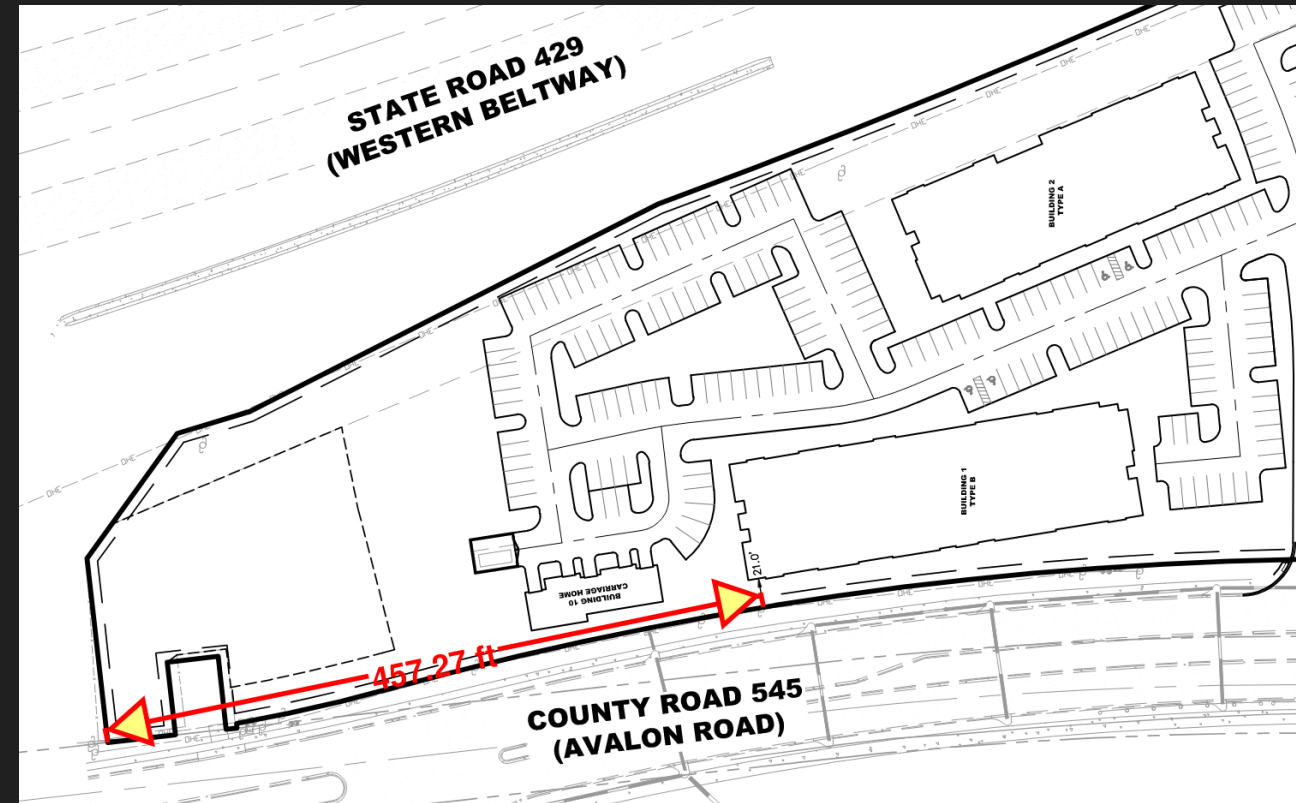

The Elysian Luxury Living

- 16.8 Acres
- NE Corner of Avalon & Seidel Road
- Horizon West Village H

ORIGINAL SITE PLAN

- 324 Luxury Apartment Units
- Six (6) four-story apartment buildings
- Four (4) three-story carriage home buildings
- 9,000 SF Clubhouse
 - Indoor Sports court
 - Yoga/TRX room
 - Pool & Spa
 - Pool Cabanas
 - Firepits & BBQ grills
 - Theater room

MODIFIED SITE PLAN

- 324 Luxury Apartment Units
- Six (6) four-story apartment buildings
- Four (4) three-story carriage home buildings
- 9,000 SF Clubhouse
 - Indoor Sports court
 - Yoga/TRX room
 - Pool & Spa
 - Pool Cabanas
 - Firepits & BBQ grills
 - Theater room

SITE PLAN COMPARISON

ORIGINAL

MODIFIED

SITE AERIAL

Four-Story Building Renderings

Carriage Home Renderings

Clubhouse Renderings

Architectural Inspiration
