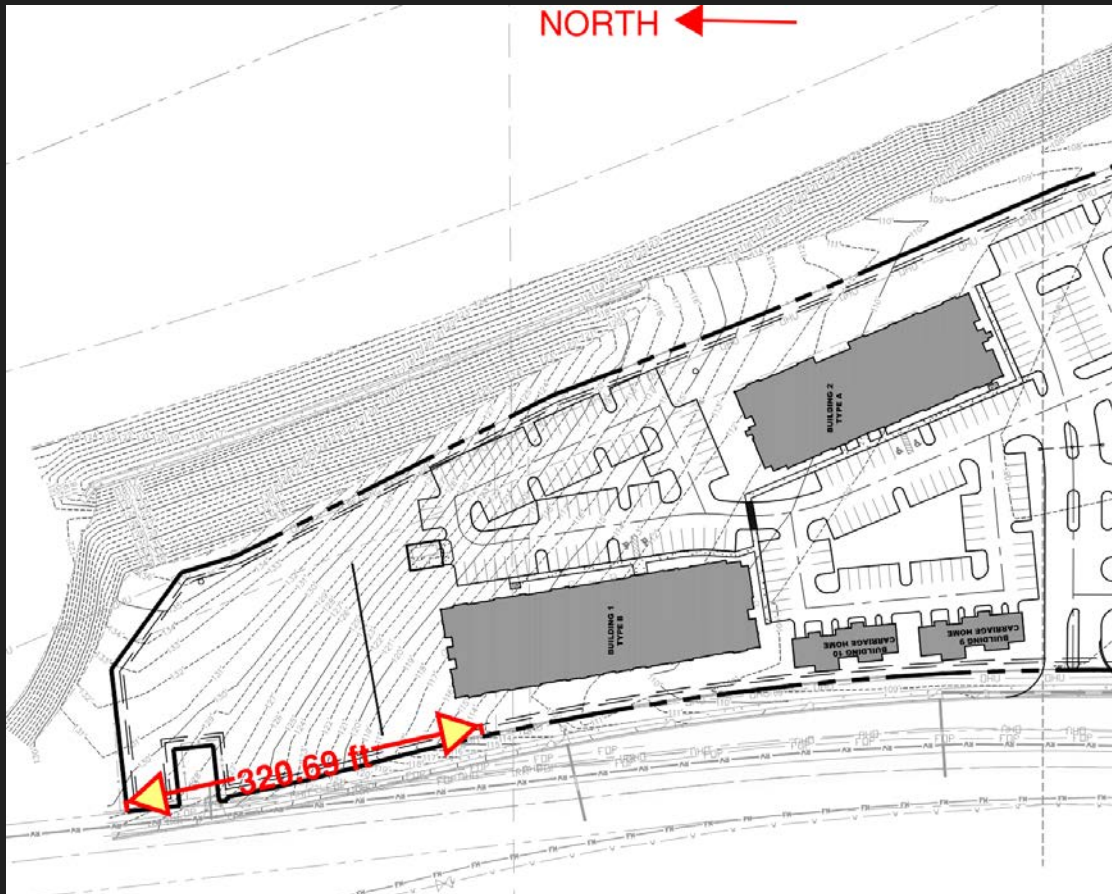

The Elysian Luxury Living

- 16.8 Acres
- NE Corner of Avalon & Seidel Road
- Horizon West Village H

ORIGINAL SITE PLAN

- 324 Luxury Apartment Units
- Six (6) four-story apartment buildings
- Four (4) three-story carriage home buildings
- 9,000 SF Clubhouse
 - Indoor Sports court
 - Yoga/TRX room
 - Pool & Spa
 - Pool Cabanas
 - Firepits & BBQ grills
 - Theater room

MODIFIED SITE PLAN

- 324 Luxury Apartment Units
- Six (6) four-story apartment buildings
- Four (4) three-story carriage home buildings
- 9,000 SF Clubhouse
 - Indoor Sports court
 - Yoga/TRX room
 - Pool & Spa
 - Pool Cabanas
 - Firepits & BBQ grills
 - Theater room

SITE PLAN COMPARISON

ORIGINAL

MODIFIED

SITE AERIAL

Four-Story Building Renderings

Carriage Home Renderings

Clubhouse Renderings

Architectural Inspiration
