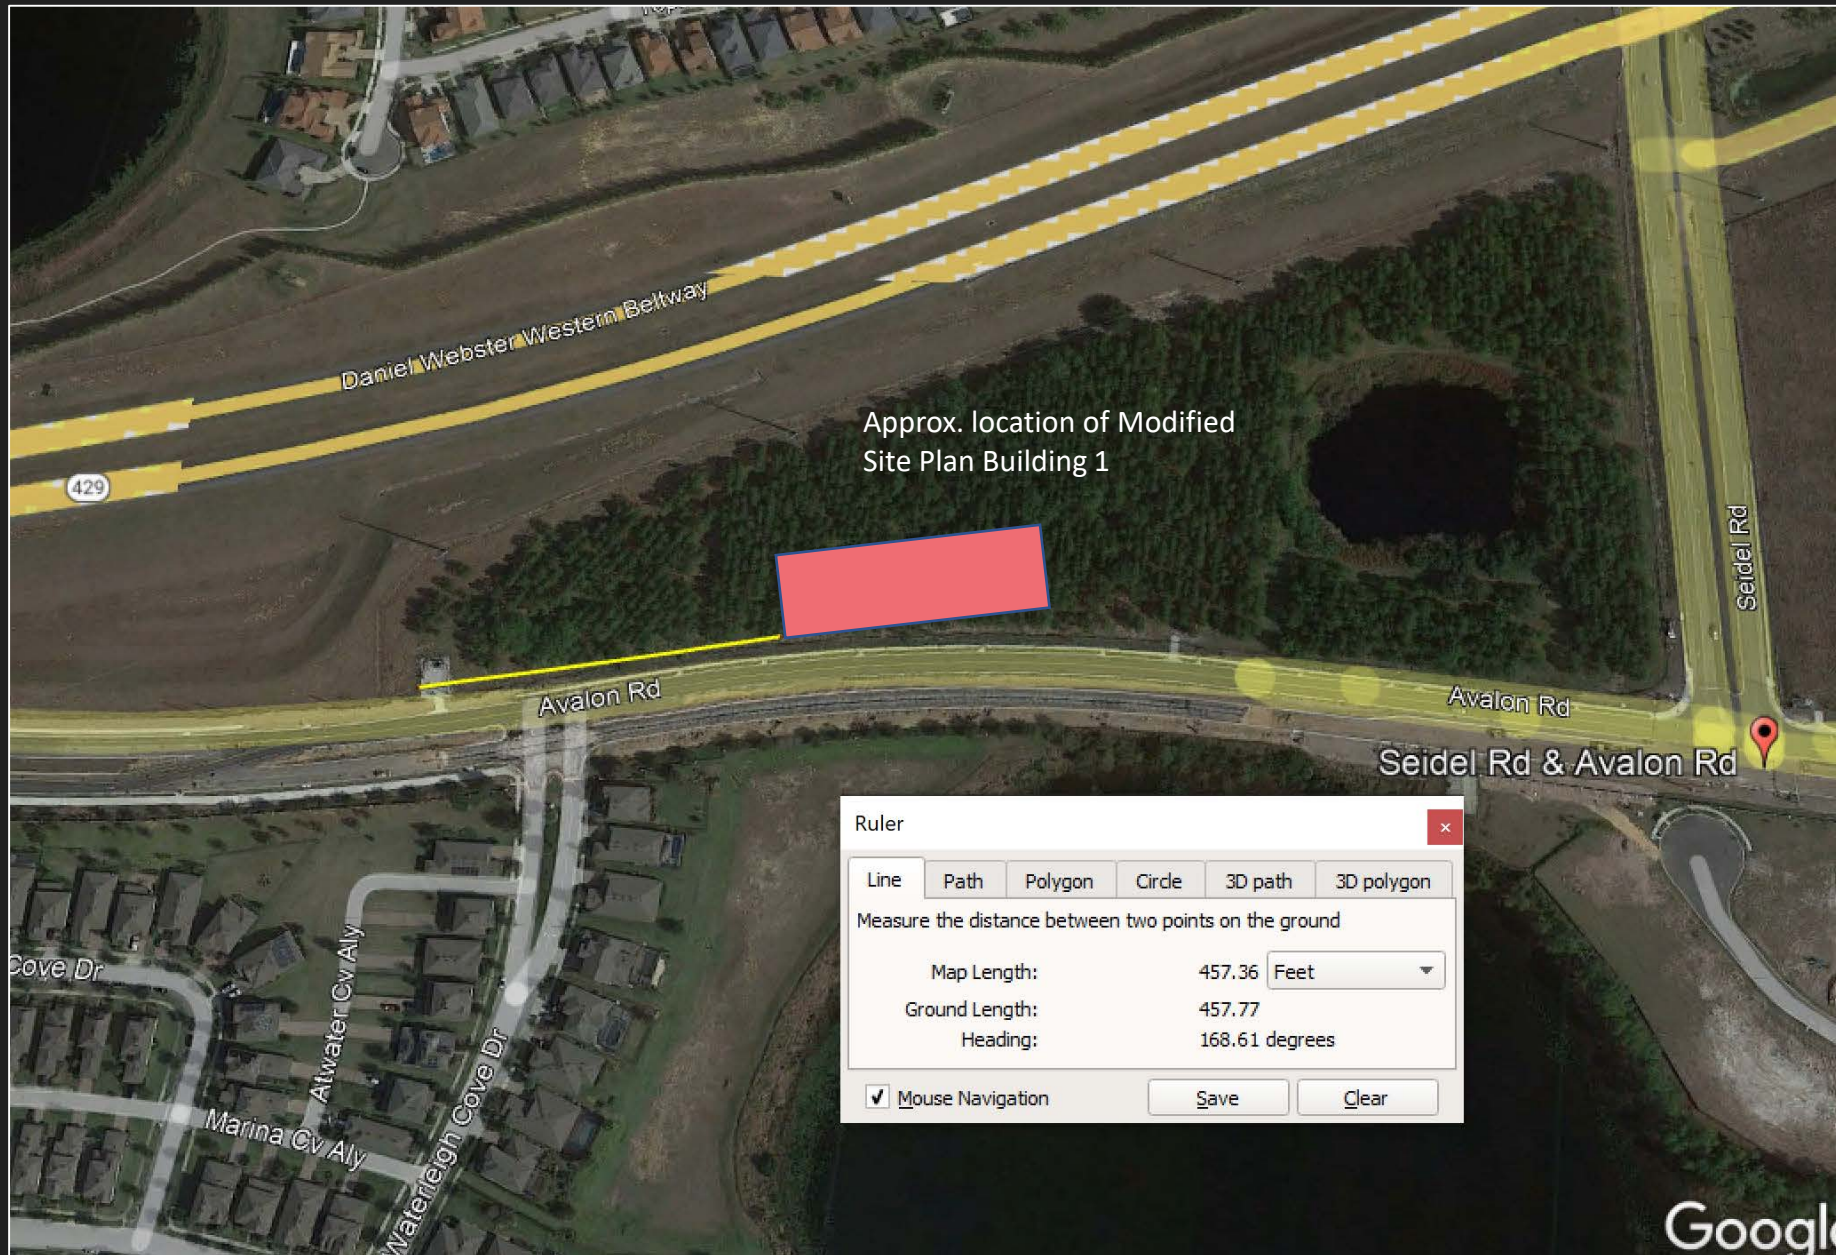

The Elysian Luxury Living

- 16.8 Acres
- NE Corner of Avalon & Seidel Road
- Horizon West Village H

ORIGINAL SITE PLAN

- 324 Luxury Apartment Units
- Six (6) four-story apartment buildings
- Four (4) three-story carriage home buildings
- 9,000 SF Clubhouse
 - Indoor Sports court
 - Yoga/TRX room
 - Pool & Spa
 - Pool Cabanas
 - Firepits & BBQ grills
 - Theater room

SITE PLAN COMPARISON

ORIGINAL

MODIFIED

SITE AERIAL

Four-Story Building Renderings

Carriage Home Renderings

Clubhouse Renderings

Architectural Inspiration
