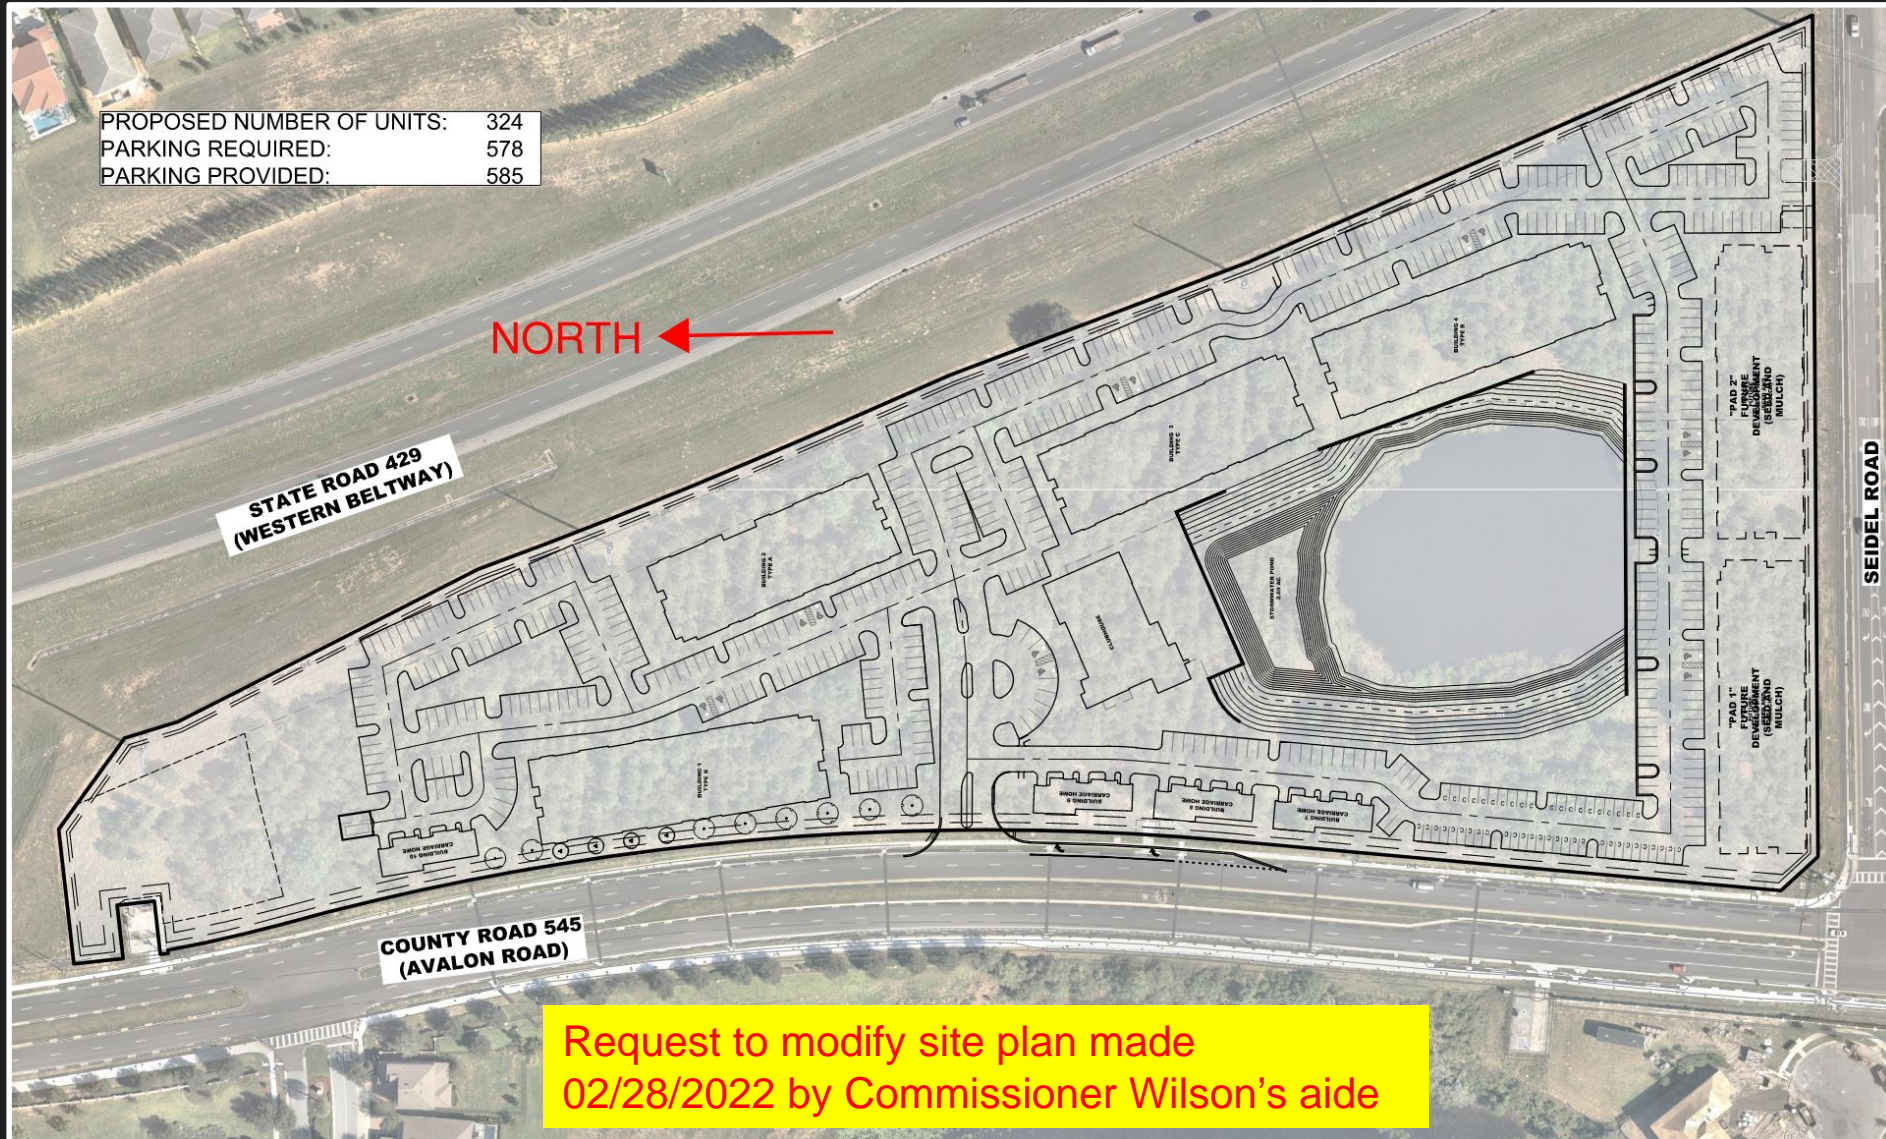

The Elysian Luxury Living

- 16.8 Acres
- NE Corner of Avalon & Seidel Road
- Horizon West Village H

ORIGINAL SITE PLAN

- 324 Luxury Apartment Units
- Six (6) four-story apartment buildings
- Four (4) three-story carriage home buildings
- 9,000 SF Clubhouse
 - Indoor Sports court
 - Yoga/TRX room
 - Pool & Spa
 - Pool Cabanas
 - Firepits & BBQ grills
 - Theater room

MODIFIED SITE PLAN

- 324 Luxury Apartment Units
- Six (6) four-story apartment buildings
- Four (4) three-story carriage home buildings
- 9,000 SF Clubhouse
 - Indoor Sports court
 - Yoga/TRX room
 - Pool & Spa
 - Pool Cabanas
 - Firepits & BBQ grills
 - Theater room

SITE PLAN COMPARISON

ORIGINAL

MODIFIED

SITE AERIAL

Four-Story Building Renderings

Carriage Home Renderings

Clubhouse Renderings

Architectural Inspiration
