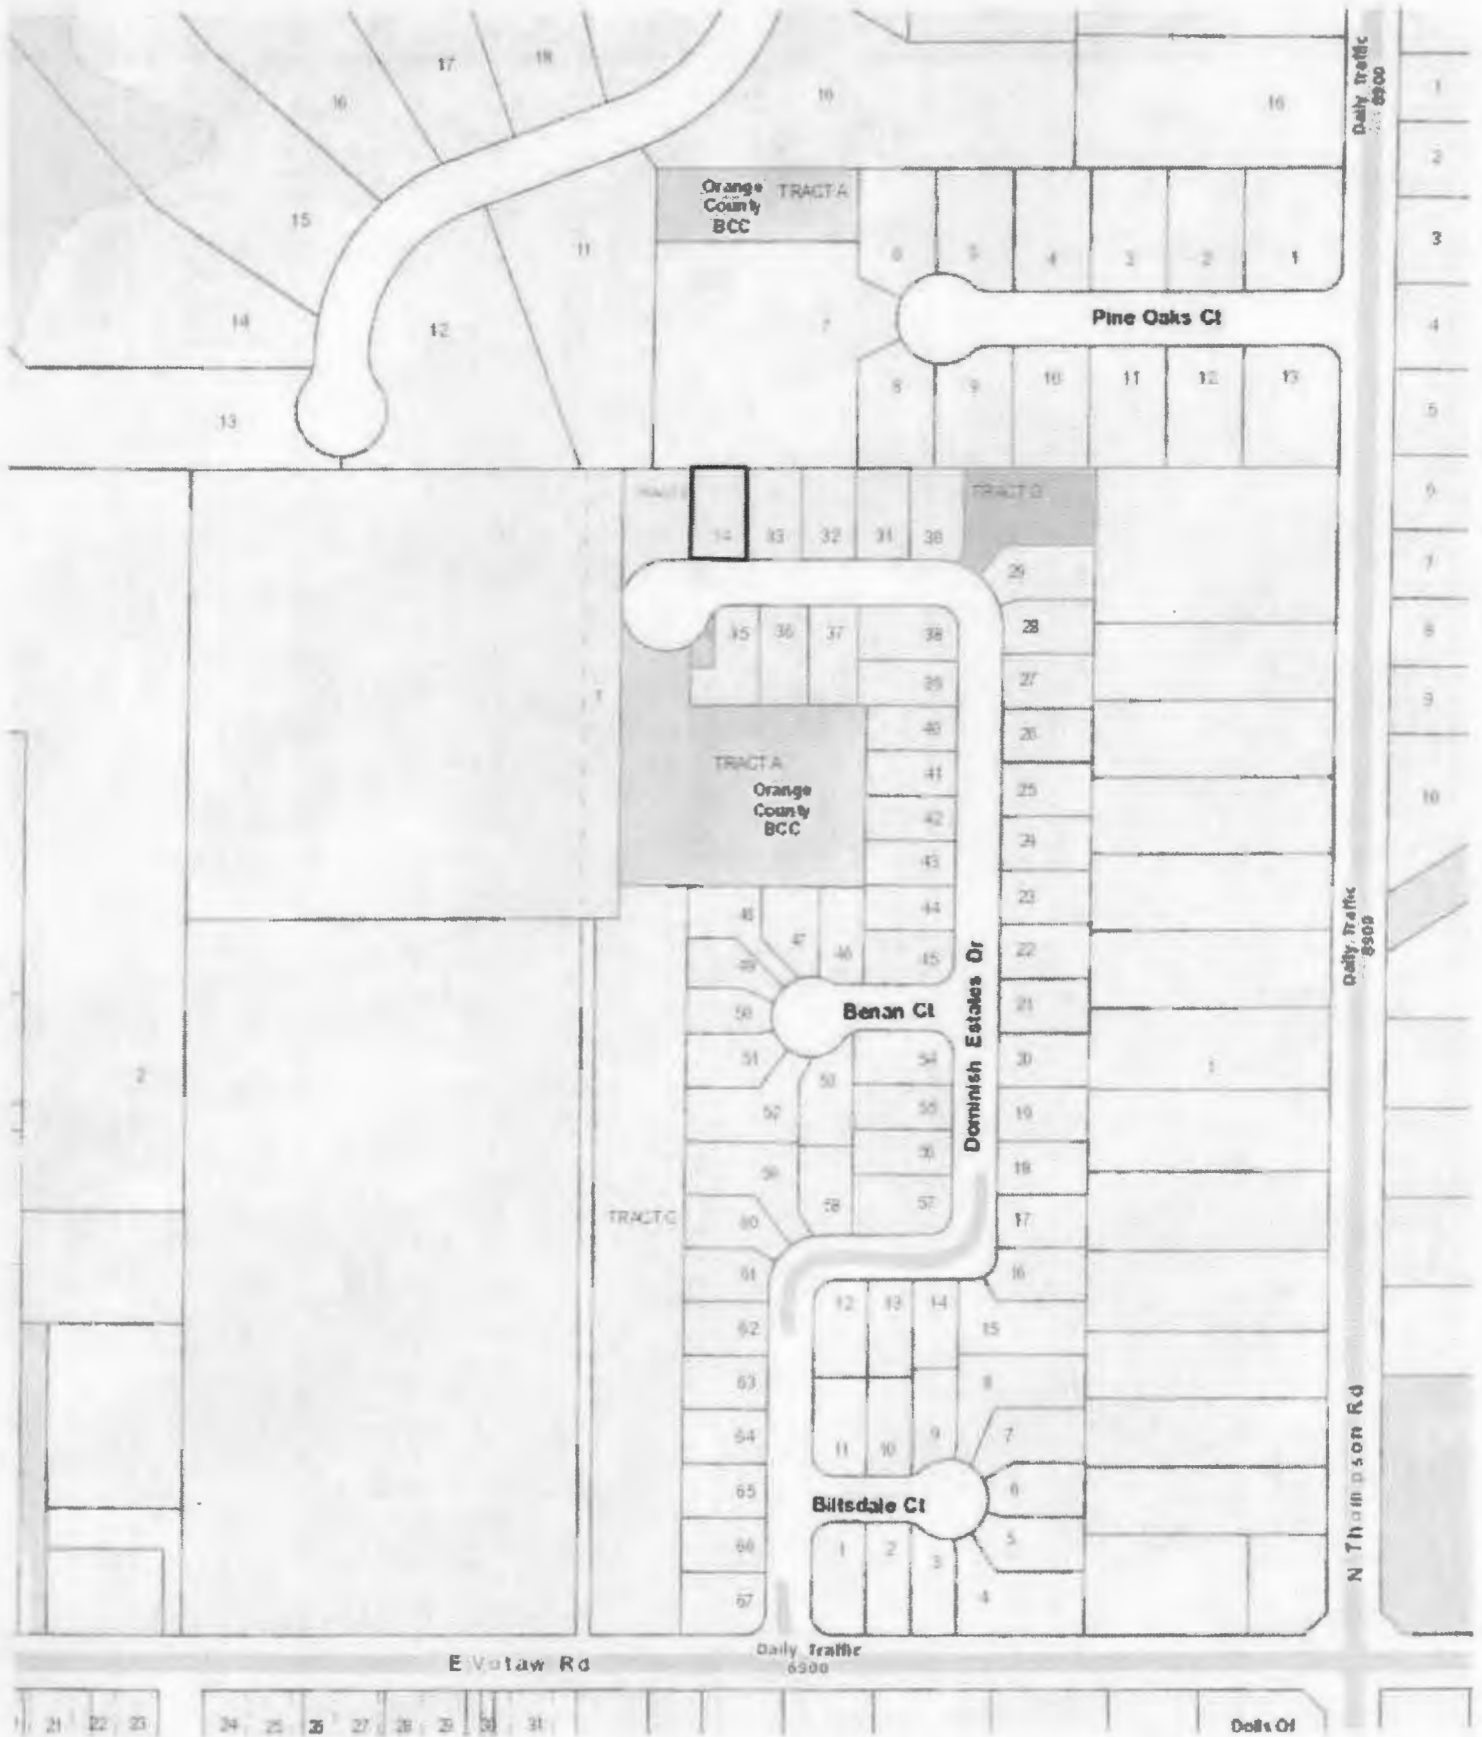

MISTY WOODS OF ORANGE COUNTY

DOUBLE YELLOW REFLECTIVE LINE

20 ' PRIVATE ROAD ACCESS TO VOTAW FROM PARCEL

Carolyn Duncan

From: Carolyn Duncan <carolynd@mmgfl.com>
Sent: Tuesday, May 07, 2019 1:07 PM
To: Carolyn Duncan