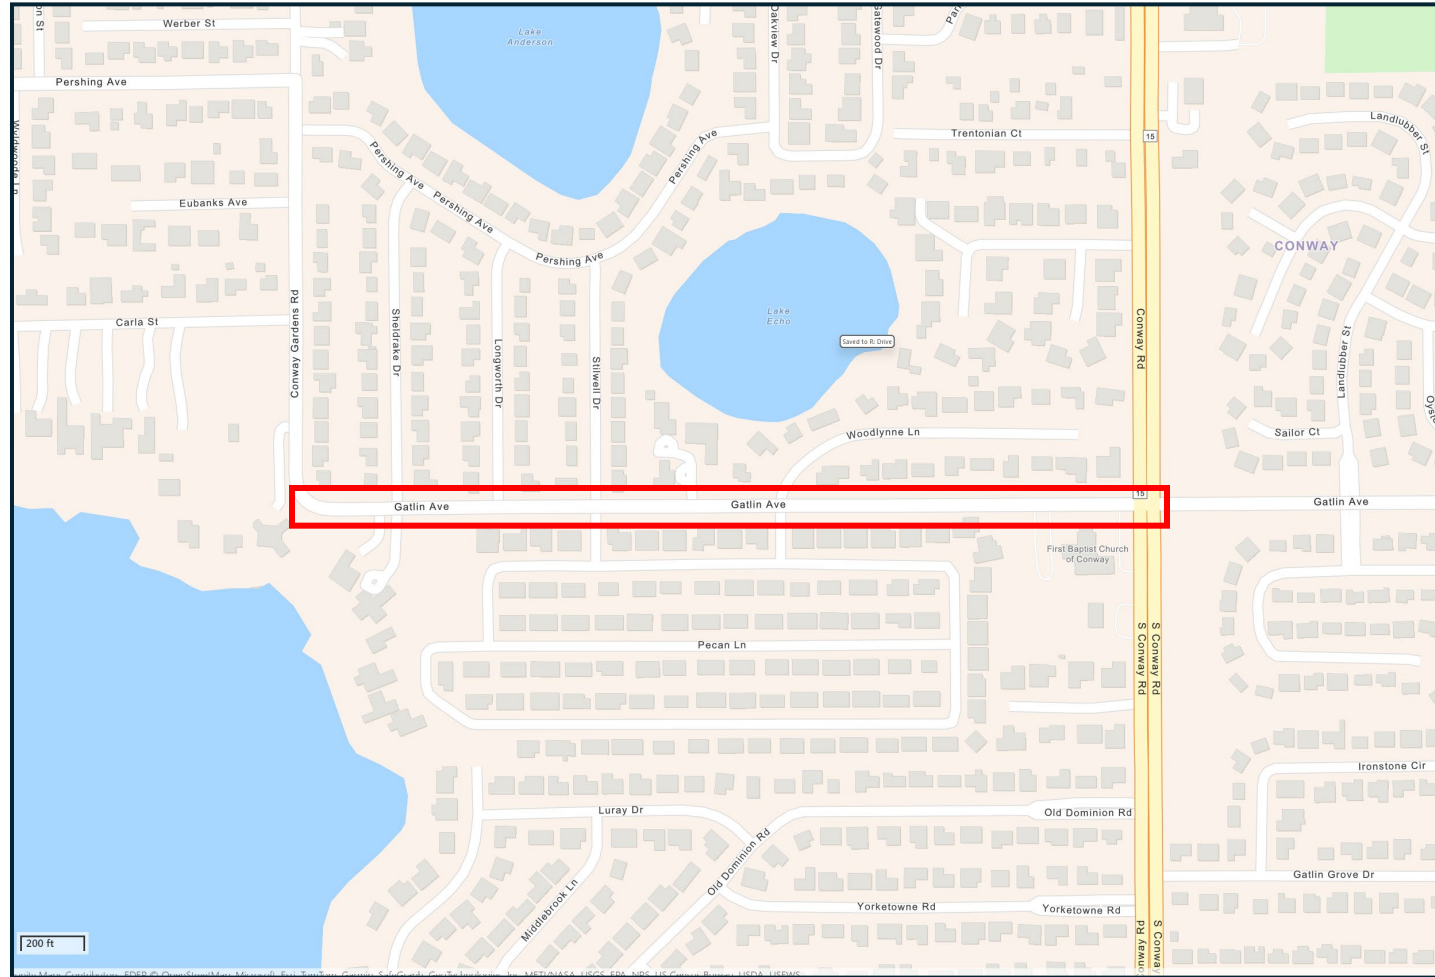

Gatlin Avenue (Conway Gardens Road to SR 15/ Conway Road) Consent Agenda District Map

District 3: Commissioner Mayra Uribe