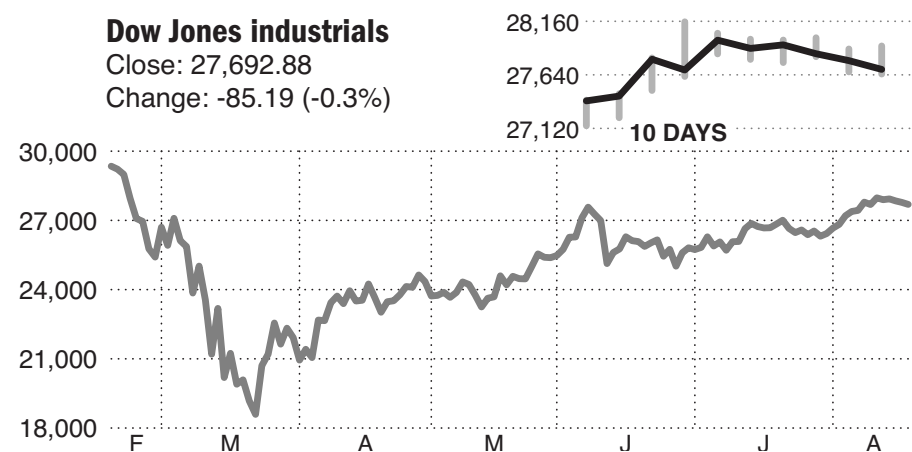

Orlando Sentinel WALL STREET REPORT

STORY STOCKS

Stocks pulled back from their record Wednesday after a meandering day of trading took a late turn lower. The S&P 500 fell 0.4% to 3,374.85, a day after it wiped out the last of its pandemic losses and surpassed its Feb. 19 peak.

Table with market indices: Nasdaq (-64.38), S&P 500 (-14.93), Russell 2000 (+2.30). Includes sections for 10-yr T-note, Gold futures, Yen, Euro, and Crude Oil.

LOCAL STOCKS

Table of local stocks with columns for STOCK, XCHG, CLOSE, CHG. Includes AT&T Inc, Adv Micro Dev, Auto Data, Bank of America, Boeing Co, etc.

MOST ACTIVE STOCKS

Table of most active stocks including CBL & Associates, Bank of America, Gen Electric, Ford Motor, Vipshop Hldgs Ltd, etc.

LARGEST CAPITALIZATIONS

Table of largest capitalizations including Alibaba Group Hldg, Alphabet Inc C, Alphabet Inc A, Amazon.com Inc, etc.