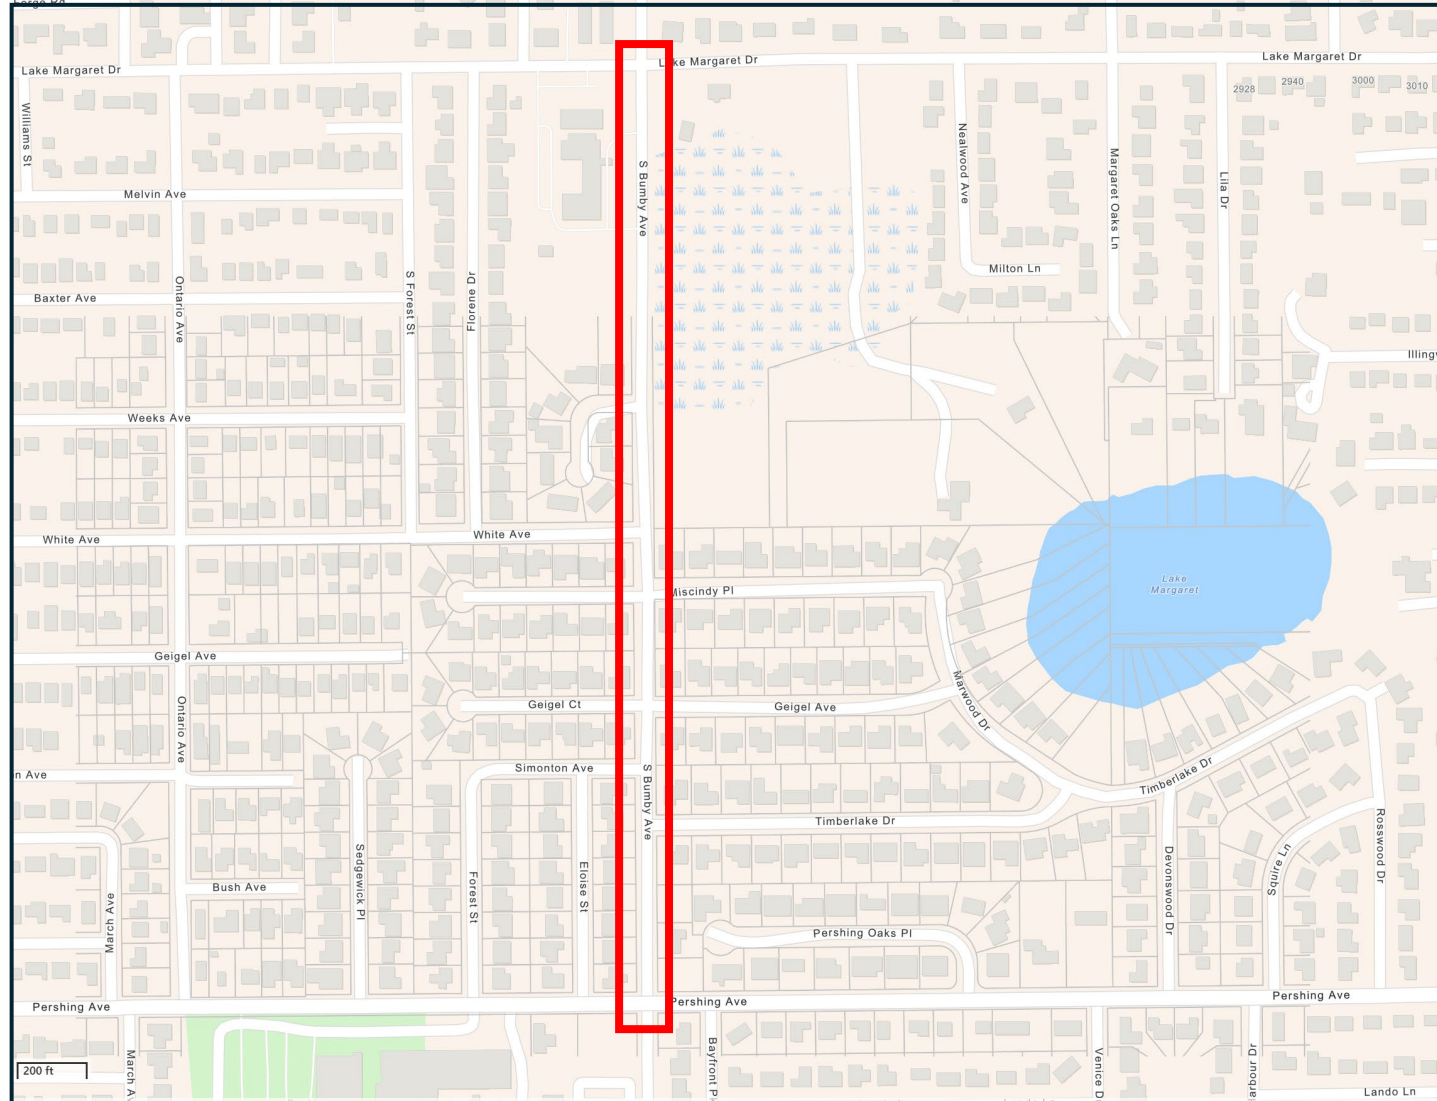

Bumby Avenue (Pershing Avenue to Lake Margaret Drive) Consent Agenda District Map

District 3: Commissioner Mayra Uribe