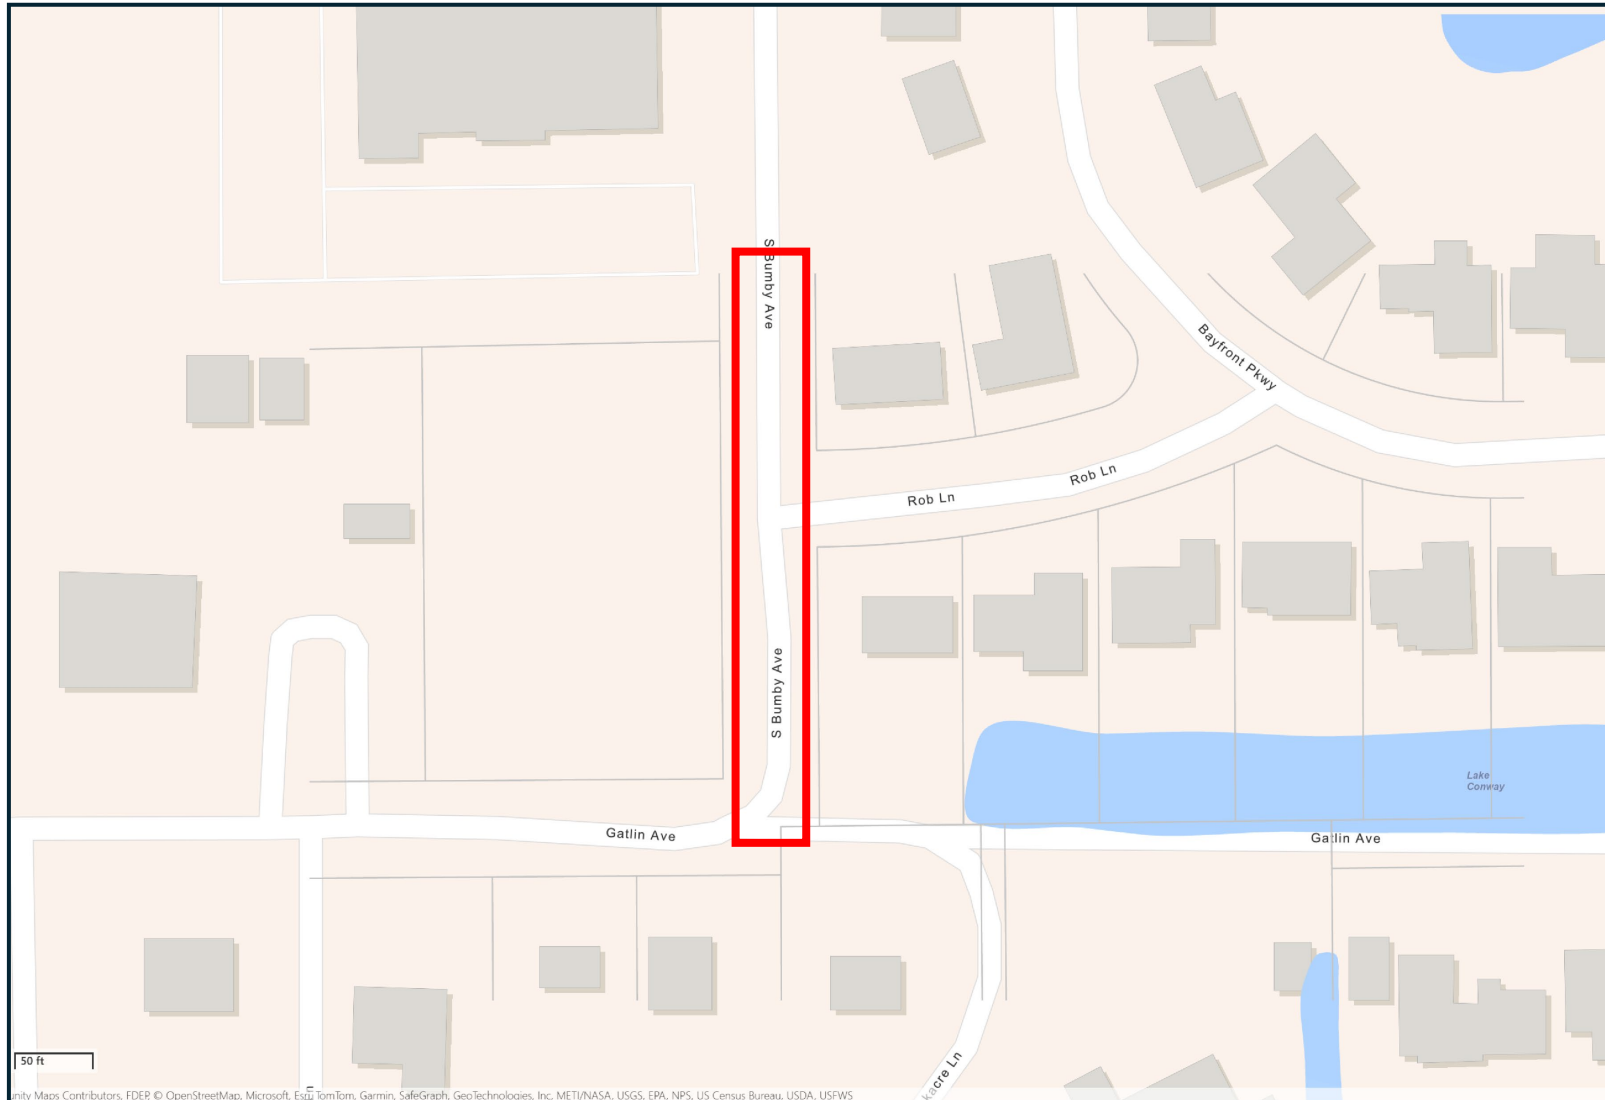

Bumby Avenue (Gatlin Avenue to north of Rob Lane) Consent Agenda District Map

District 3: Commissioner Mayra Uribe