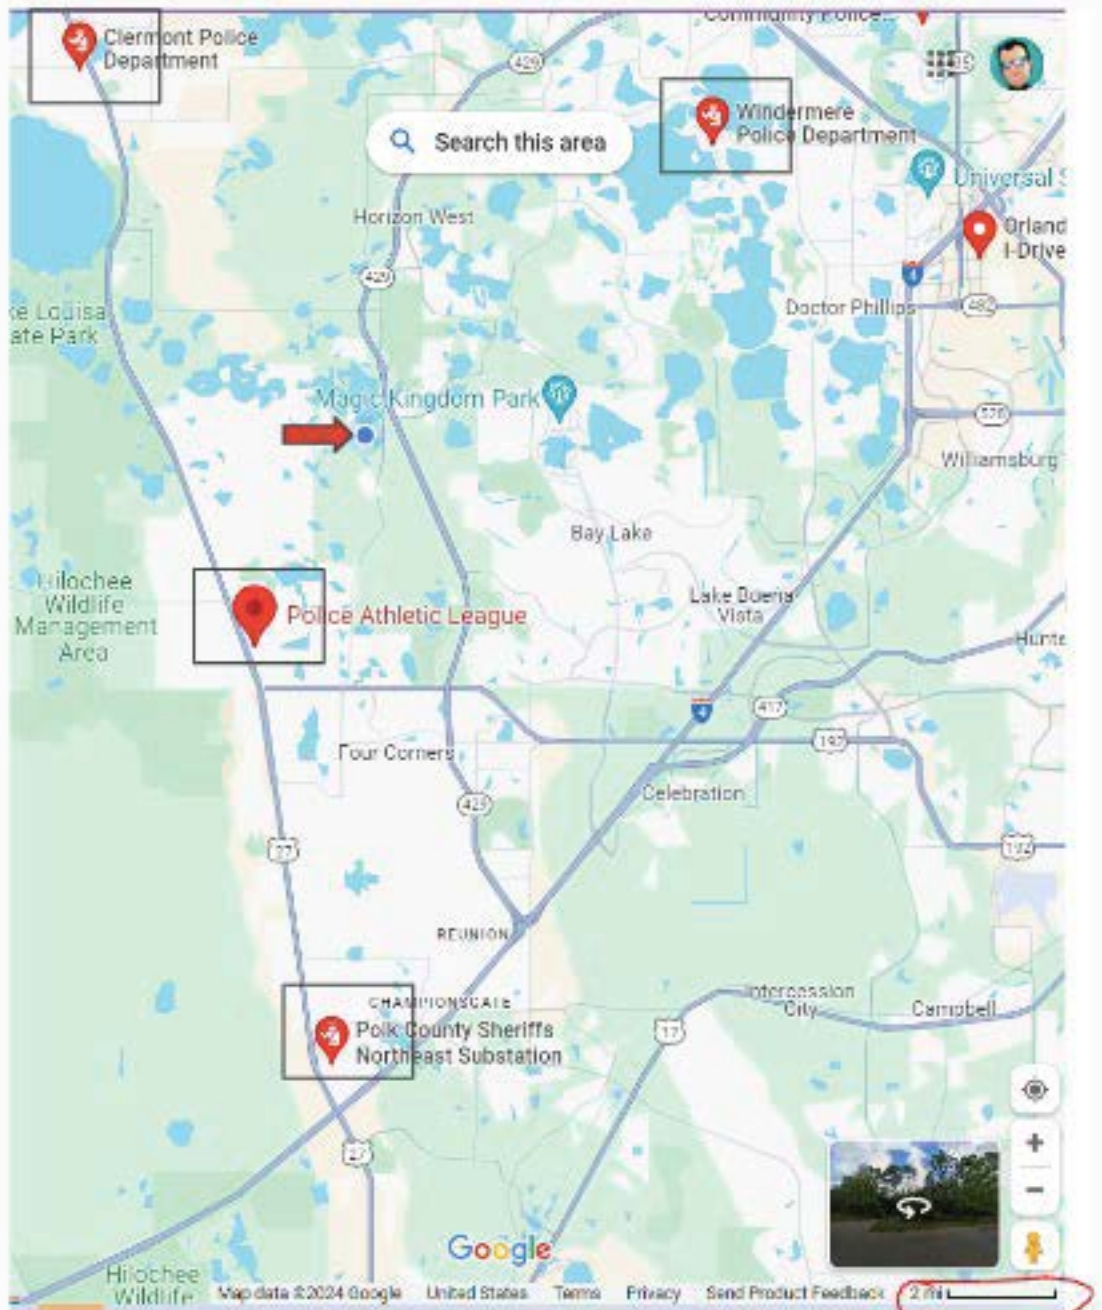

There are no sidewalks from 2 communities to the main street of the current elementary school

# Police Stations

Quote From Sheriff 3/18 -

*"The new Horizon West Project as a whole - is currently under policed."*

	via Avalon Rd	15 min
	Fastest route now due to traffic conditions	7.8 miles
	<a href="#">Details</a>	

## Police Stations in the Area

# Traffic Example

(from Disney's Coronado Springs to Waterleigh) 3/1/2024

5 miles in 24 minutes

NOTE: This is regular traffic - no accident - not during Christmas Season

Disney Coronado Springs

Resort 5:24 pm