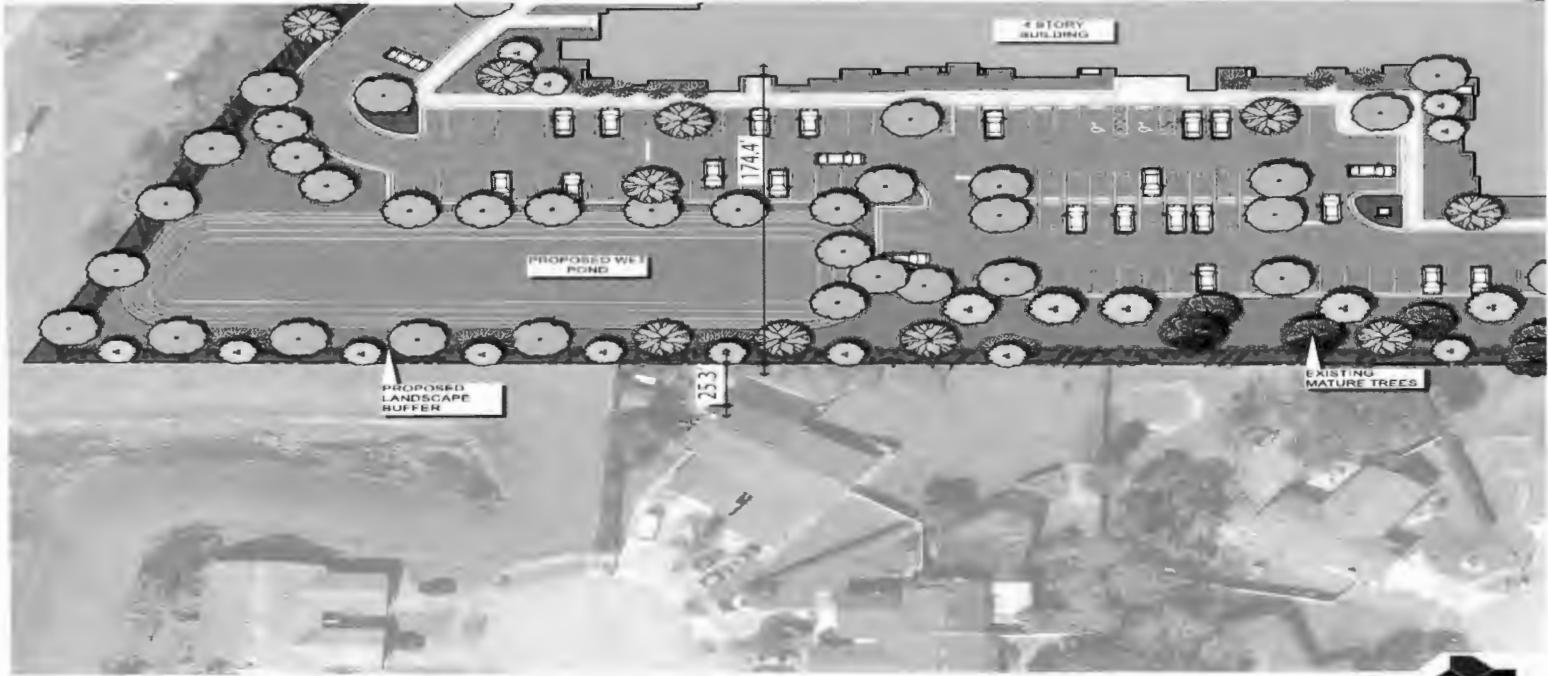

Setback from 1330 Spring Lite Way

DOMINIUM COLONIAL GREENS - LANDSCAPE BUFFER EXHIBIT

DOMINIUM Kimley»Horn

Lowndes