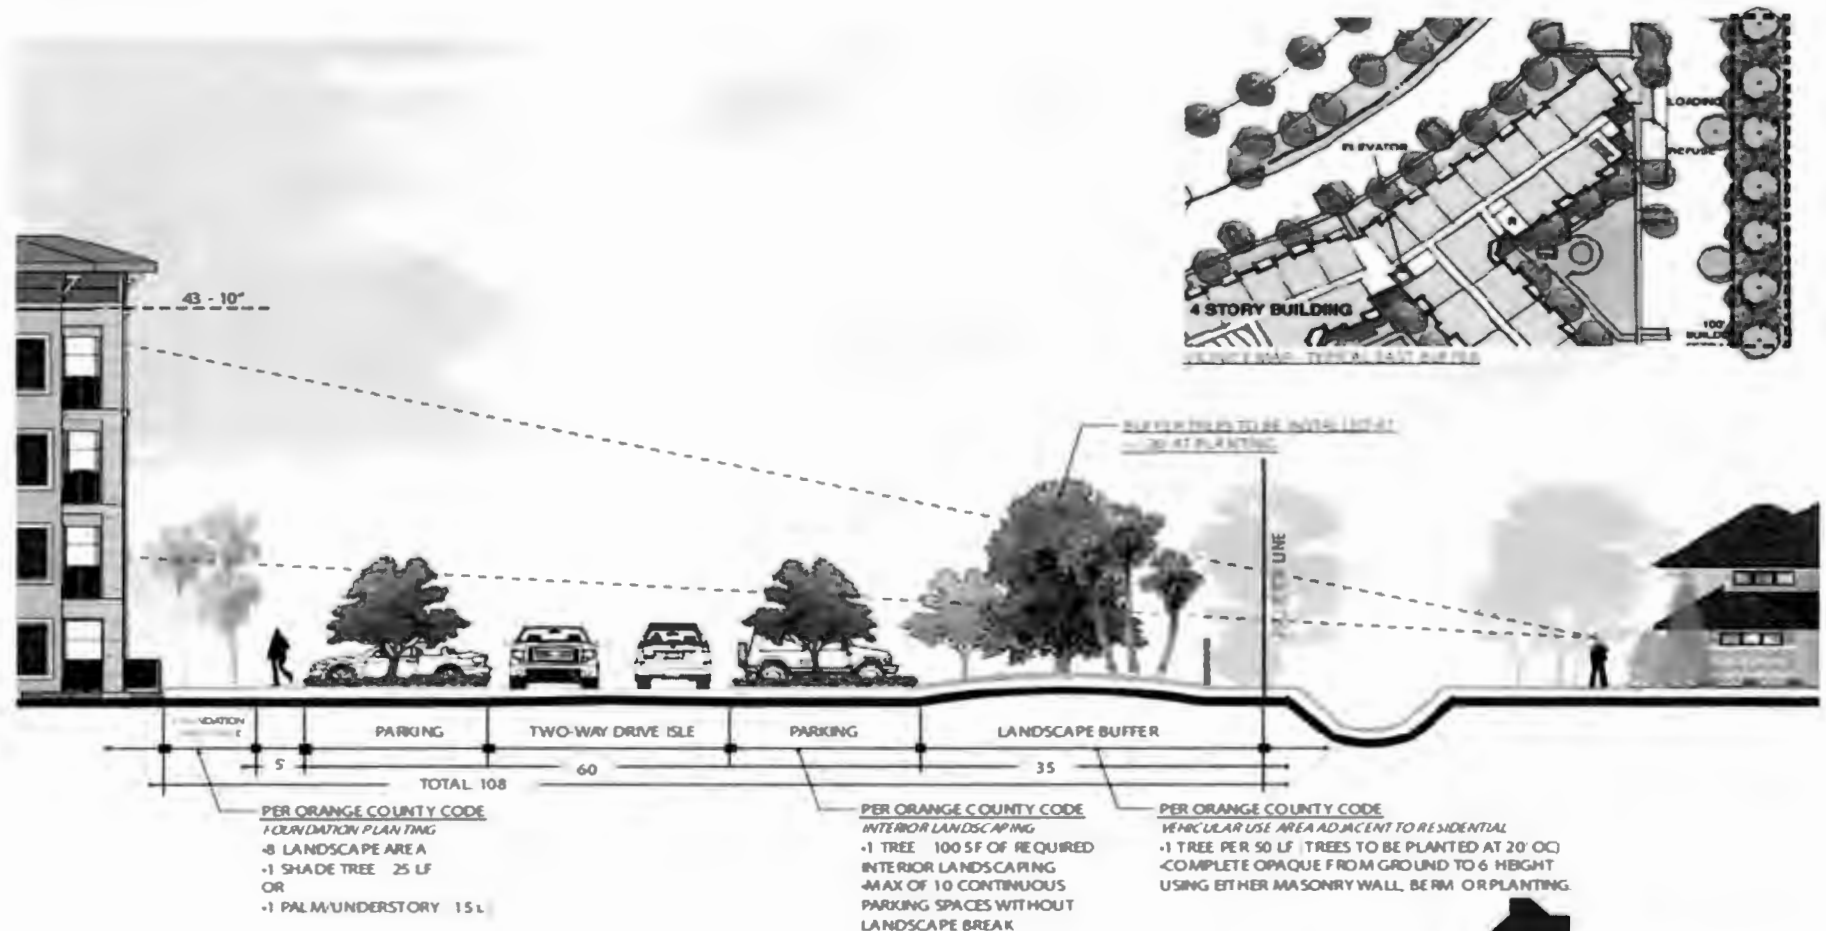

Setback from 1330 Spring Lite Way

DOMINIUM COLONIAL GREENS - LANDSCAPE BUFFER EXHIBIT

DOMINIUM Kimley»Horn

Lowndes